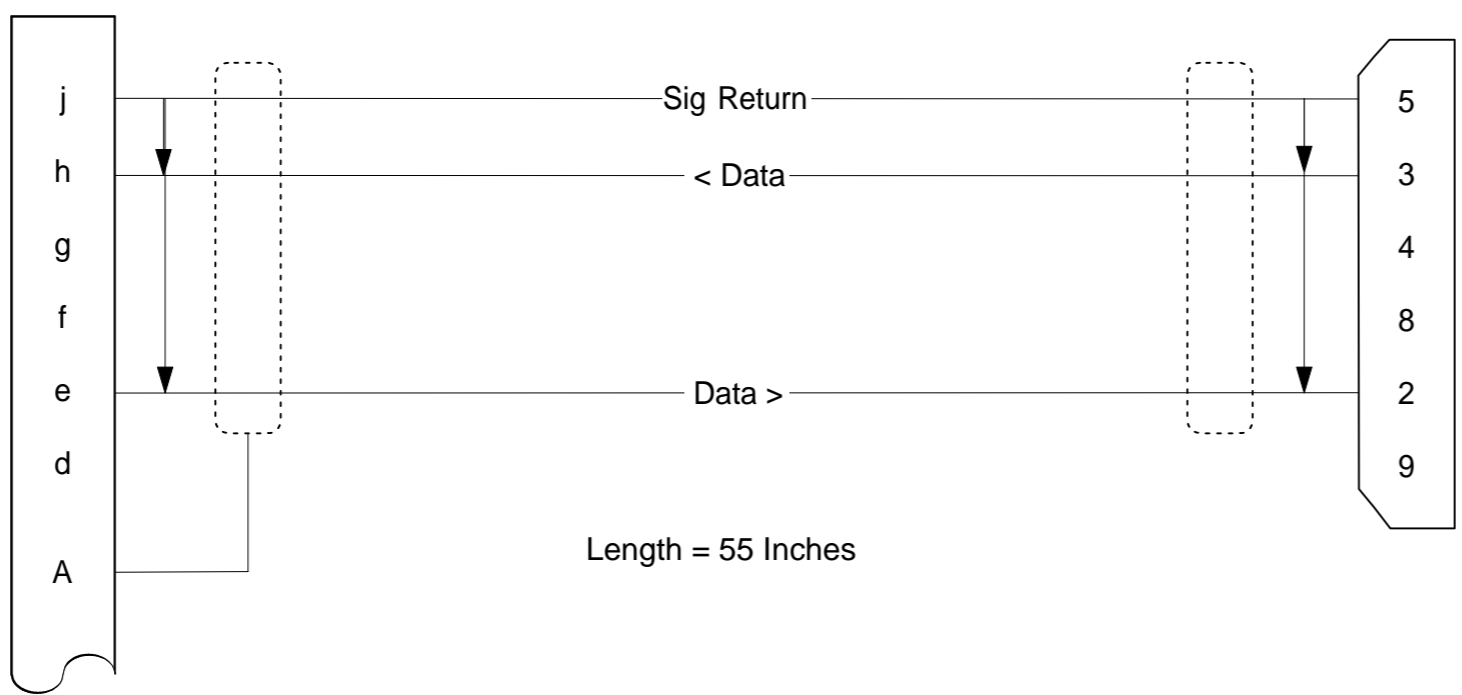

M24308/2-1 Connector  
M85049/48-2-1 Strain Relief  
M24308/26-1 Female Screw Lock

MS3471W18-32P  
M85049/52-1-18W

DE 9S

Sta 2  
J7

Sta 2  
Port 0

To SPPP  
P13  
RefAOC Dwg #930015

CRD - AES Instruments  
Sta 2 Rack

Inbd Bay, Middle  
25" Up

Notes: - Wire is 24 AWG, twisted triple, Alpha 2464 or equiv.

BY	NAME	DATE	NATIONAL OCEANIC AND ATMOSPHERIC ADMINISTRATION			
DRAWN	TML	7/12/06	AIRCRAFT OPERATIONS CENTER			
CHECKED			HANGAR 5, MACDILL AFB, FLORIDA 33621			
STRESS			TITLE			
PROJECTS			Serial Drop for Sta 2 Ozone '06			
PROJECTS						
APPROVED						
REF			CODE/IDENT NO.	SIZE	DWGNO.	REV.
					XX-XXXXXX	
			SCALE: NONE	filename.dxf	SHEET 1 OF	1