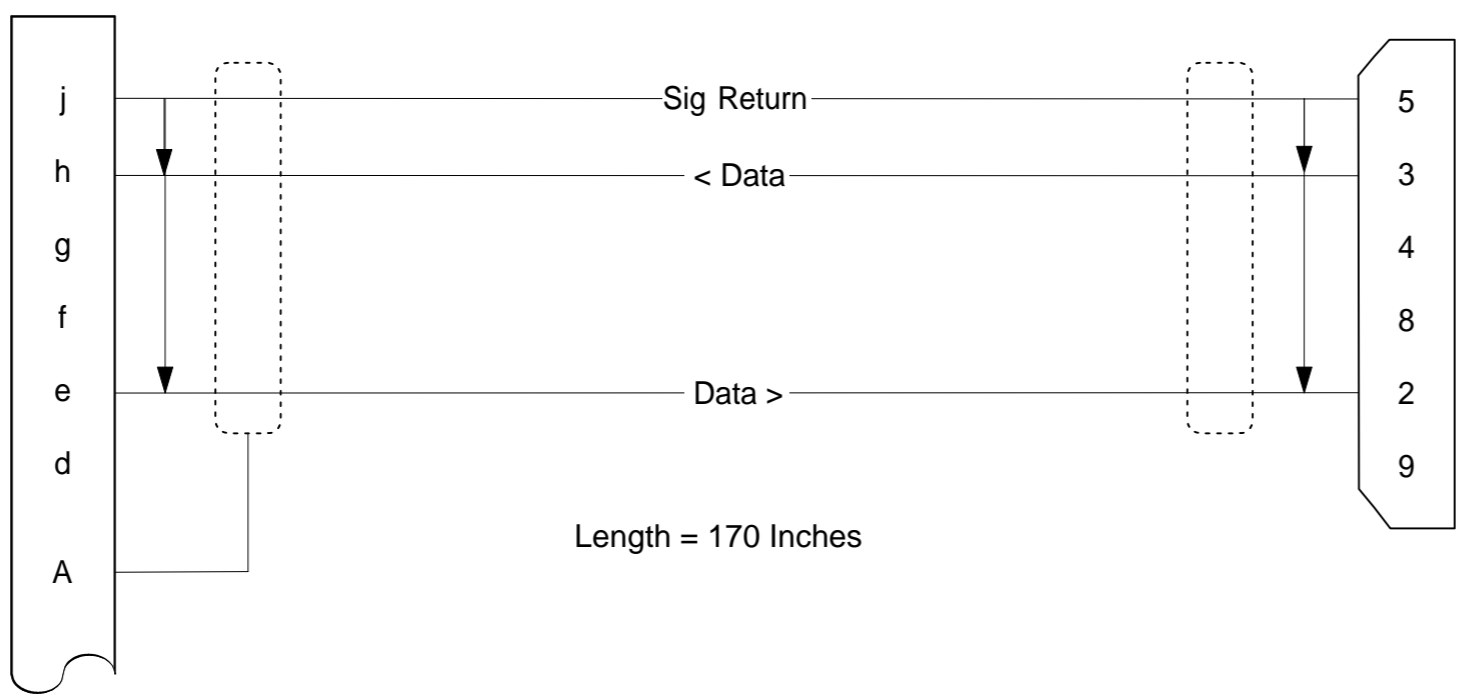

M24308/2-1 Connector  
M85049/48-2-1 Strain Relief  
M24308/26-1 Female Screw Lock

MS3471W18-32P  
M85049/52-1-18W

DE 9S

Sta 7  
J7

Sta 7  
Port 0

To SPPP  
P45  
RefAOC Dwg #930015

S02 Instrument  
Sta 6 Rack  
Outbd Bay, Center  
18" Up

Notes: - Wire is 24 AWG, twisted triple, Alpha 2464 or equiv.  
- No RS-232 drop provisions exist for Station 6, Use Sta 7 drop location.

BY	NAME	DATE	NATIONAL OCEANIC AND ATMOSPHERIC ADMINISTRATION			
DRAWN	TML	7/12/06	AIRCRAFT OPERATIONS CENTER			
CHECKED			HANGAR 5, MACDILL AFB, FLORIDA 33621			
STRESS			TITLE			
PROJECTS			Serial Drop			
PROJECTS			for Sta 6			
APPROVED			Ozone '06			
REF			CODE/IDENT NO.	SIZE	DWGNO.	REV.
					XX-XXXXXX	
			SCALE: NONE	filename.dxf	SHEET 1 OF	1